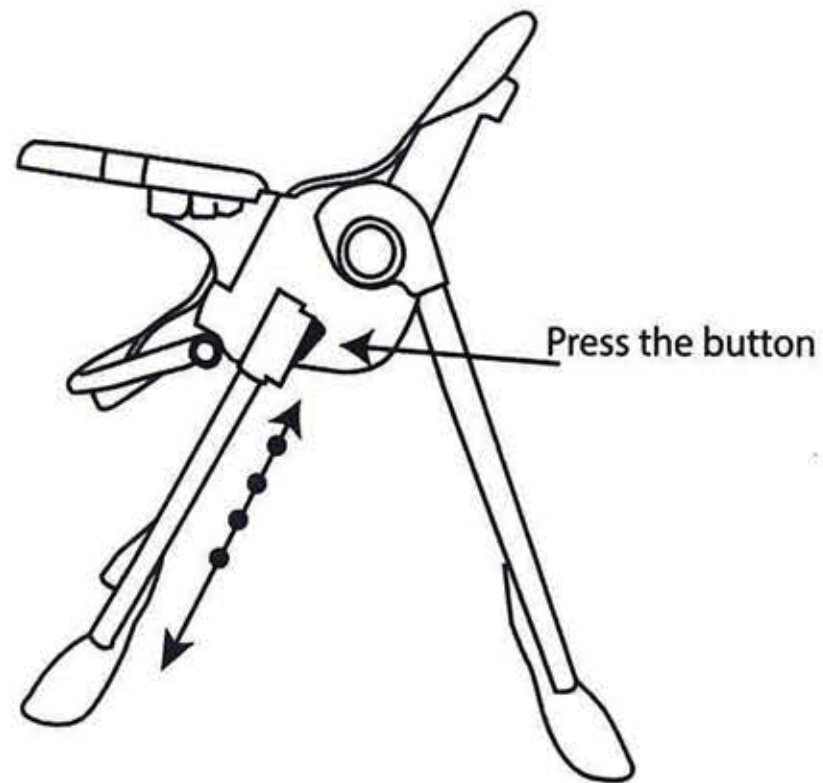

Step 10 : Height Adjustment : Press both the locks on the sides of the chair as shown below. Lift up and down to adjust the desired seat height.