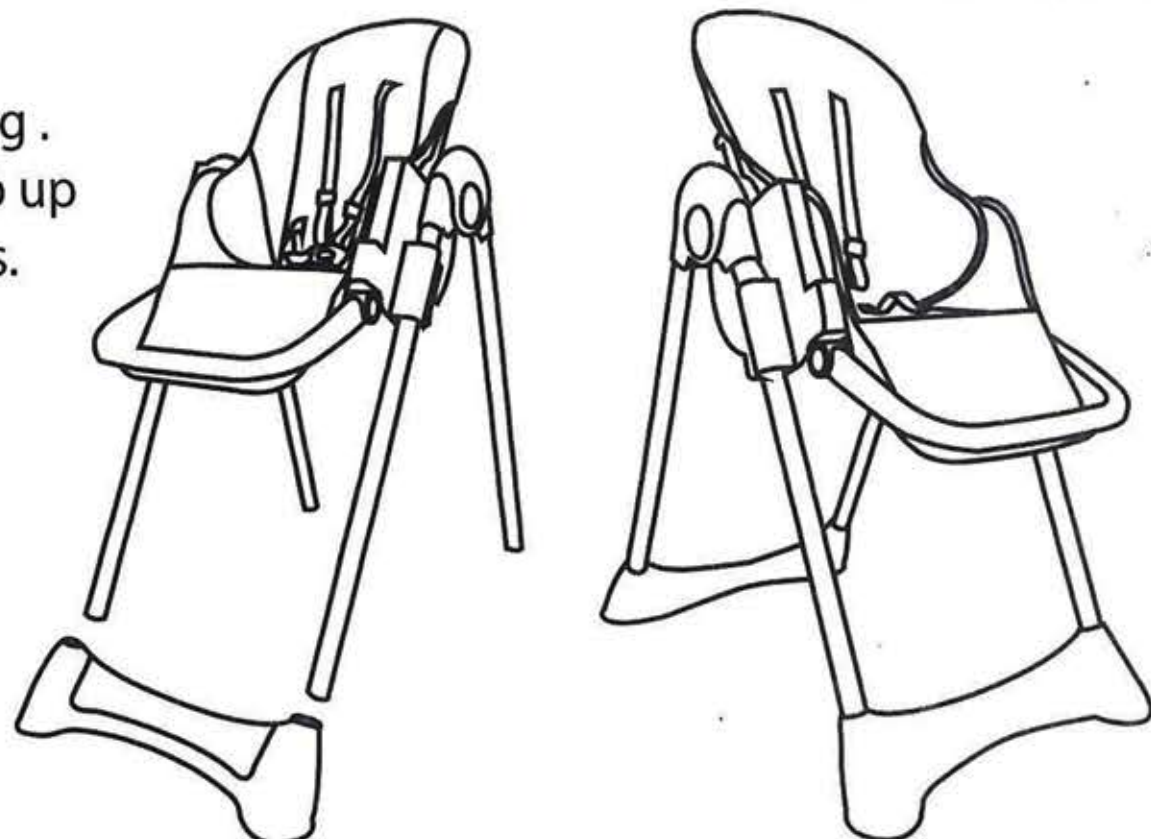

STARANDDAISY

Galaxy Star High Chair

Installation and Operational Manual

for safety please read this manual carefully keep it for future reference

Inclusions

Installation

Step 1: Leg installation : Press the lock on the sides of the seat to insert the legs as shown in figure (A). Repeat it for other side (Figure (B)). Open both the legs as shown in Fgiure (C).

Step 2: Insert the pipe in chair legs while pressing the spring lock. Ensure the spring lock pops out.

Step 3:
Fix the base using the spring .
Ensure the spring locks pop up
at their respective positions.

Step 8 : Adjust the foot rest: The foot rest is adjustable by pressing both the spring buttons together as shown below. It has 3 adjustable angles.

Step 9 : Double Tray: The top tray is for eating and the bottom tray is for playing. Remove the tray if the child wants to play. The top tray is removable and washable for your convenience.