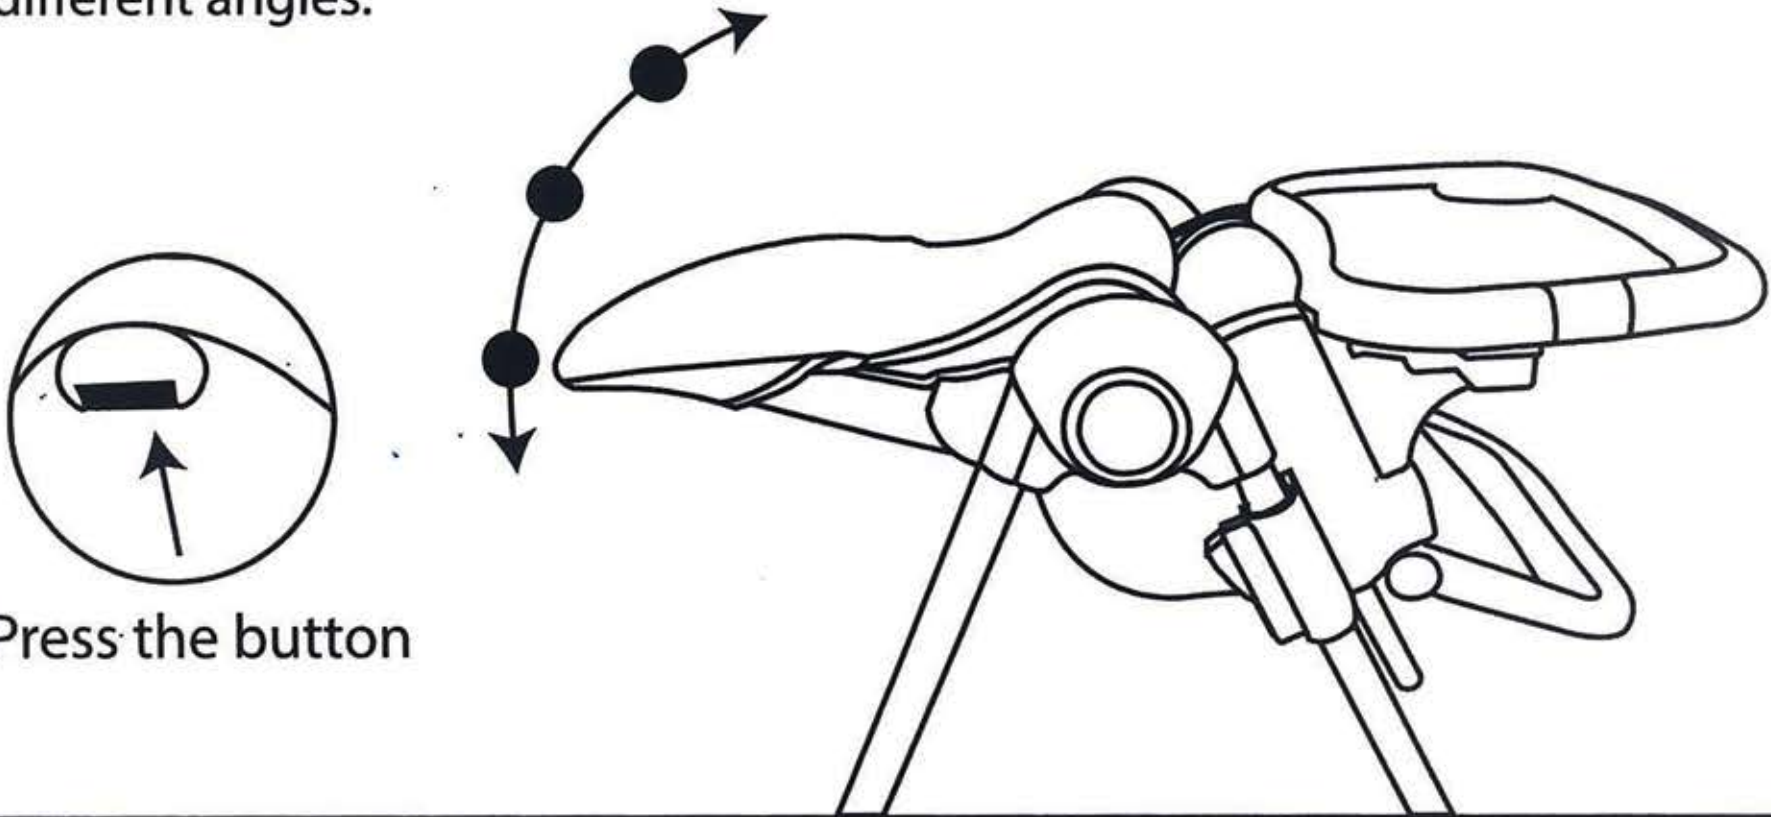

Step 2: Insert the pipe in chair legs while pressing the spring lock. Ensure the spring lock pops out.

Step 3:
Fix the base using the spring .
Ensure the spring locks pop up
at their respective positions.

Step 4 : Insert the food tray holder as shown in Figure below

Step 5: Tray installation: Press both the buttons on the edges of the tray as shown below and insert the tray.

Step 6: Wheel Installation : Install the wheel at their respective positions. Press them with your hand force.

Functionalities:

Step 7 : Adjust the Back Rest: Press the button at the back of the chair (as shown in Figure (A)) below and adjust the suitable back rest angle. This can be adjusted at 3 different angles.

Step 8 : Adjust the foot rest: The foot rest is adjustable by pressing both the spring buttons together as shown below. It has 3 adjustable angles.

Step 9 : Double Tray: The top tray is for eating and the bottom tray is for playing. Remove the tray if the child wants to play. The top tray is removable and washable for your convenience.