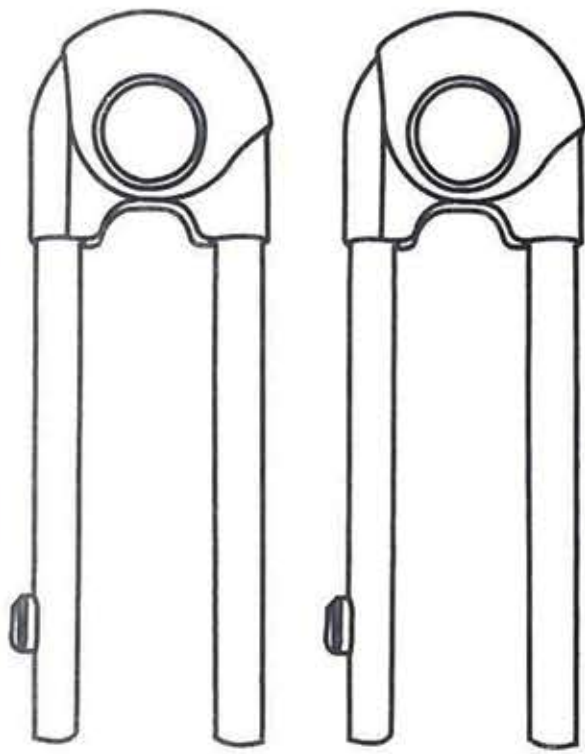

STARANDDAISY

Galaxy Star High Chair

Installation and Operational Manual

for safety please read this manual carefully keep it for future reference

Inclusions

Installation

Step 1: Leg installation : Press the lock on the sides of the seat to insert the legs as shown in figure (A). Repeat it for other side (Figure (B)). Open both the legs as shown in Fgiure (C).

Step 2: Insert the pipe in chair legs while pressing the spring lock. Ensure the spring lock pops out.

Step 3:
Fix the base using the spring .
Ensure the spring locks pop up
at their respective positions.

Step 4 : Insert the food tray holder as shown in Figure below

Step 5: Tray installation: Press both the buttons on the edges of the tray as shown below and insert the tray.

Step 6: Wheel Installation : Install the wheel at their respective positions. Press them with your hand force.

Step 8 : Adjust the foot rest: The foot rest is adjustable by pressing both the spring buttons together as shown below. It has 3 adjustable angles.

Step 9 : Double Tray: The top tray is for eating and the bottom tray is for playing. Remove the tray if the child wants to play. The top tray is removable and washable for your convenience.