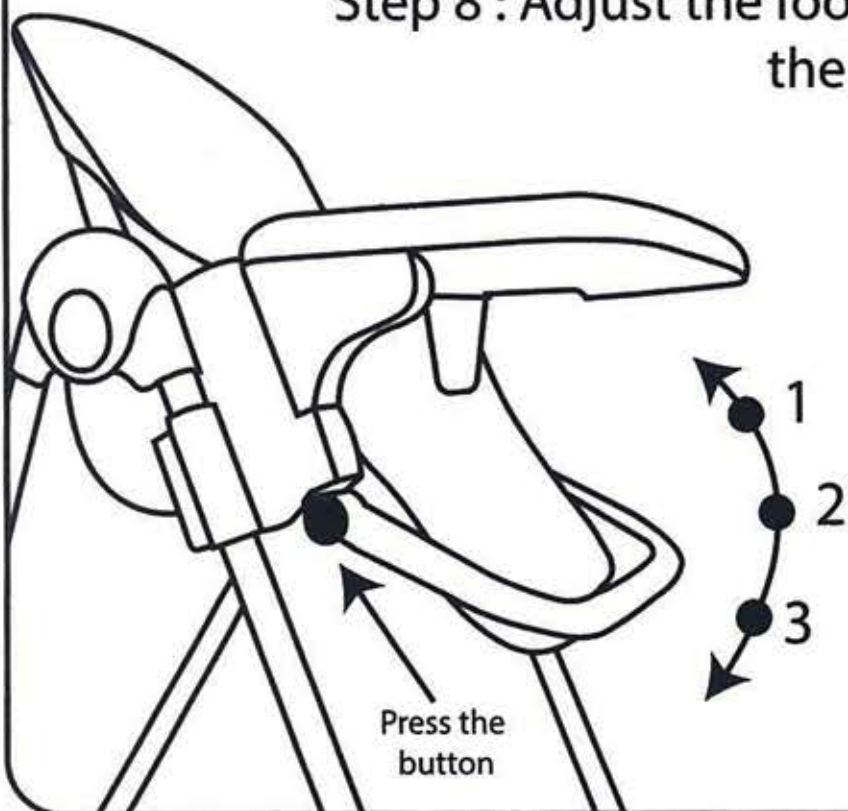

Step 2: Insert the pipe in chair legs while pressing the spring lock. Ensure the spring lock pops out.

Step 3:
Fix the base using the spring .
Ensure the spring locks pop up
at their respective positions.

Step 4 : Insert the food tray holder as shown in Figure below

Step 5: Tray installation: Press both the buttons on the edges of the tray as shown below and insert the tray.

Step 6: Wheel Installation : Install the wheel at their respective positions. Press them with your hand force.

Functionalities:

Step 7 : Adjust the Back Rest: Press the button at the back of the chair (as shown in Figure (A)) below and adjust the suitable back rest angle. This can be adjusted at 3 different angles.

Step 8 : Adjust the foot rest: The foot rest is adjustable by pressing both the spring buttons together as shown below. It has 3 adjustable angles.

Step 9 : Double Tray: The top tray is for eating and the bottom tray is for playing. Remove the tray if the child wants to play. The top tray is removable and washable for your convenience.