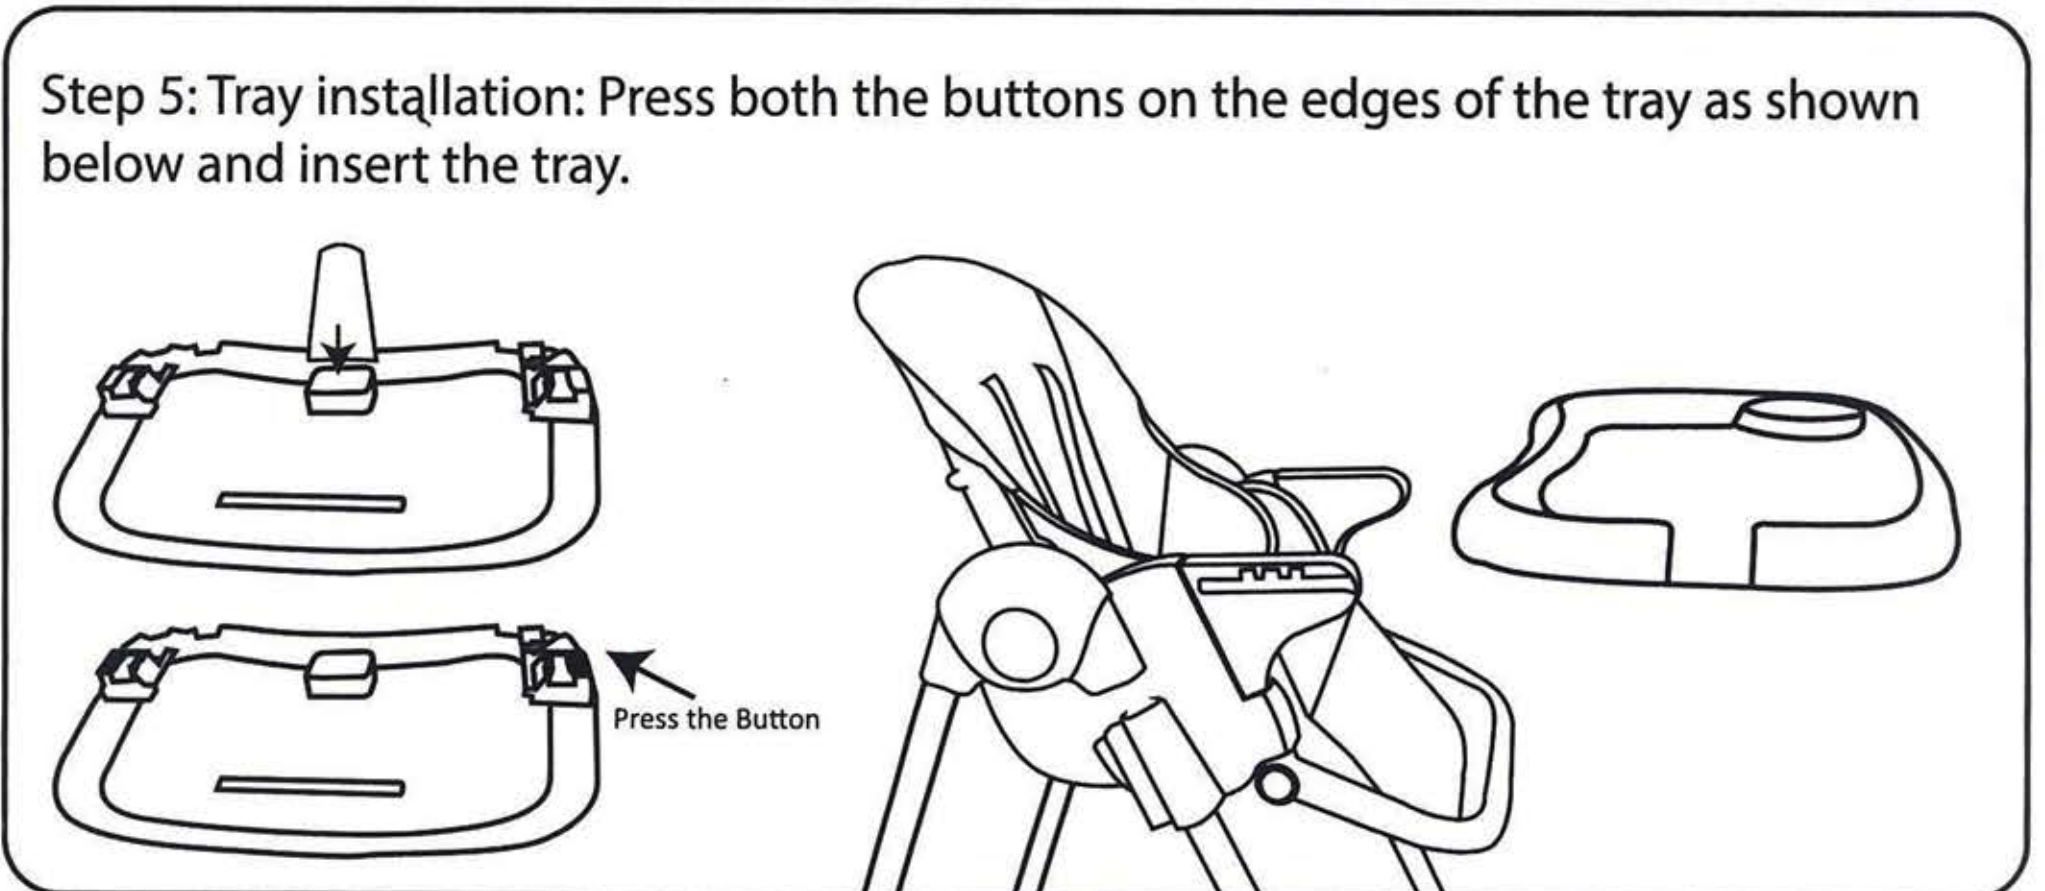

STARANDDAISY

Galaxy Star High Chair

Installation and Operational Manual

for safety please read this manual carefully keep it for future reference

Inclusions

Installation

Step 1: Leg installation : Press the lock on the sides of the seat to insert the legs as shown in figure (A). Repeat it for other side (Figure (B)). Open both the legs as shown in Fgiure (C).

Step 2: Insert the pipe in chair legs while pressing the spring lock. Ensure the spring lock pops out.

Step 3:
Fix the base using the spring .
Ensure the spring locks pop up
at their respective positions.

Step 4 : Insert the food tray holder as shown in Figure below

Step 5: Tray installation: Press both the buttons on the edges of the tray as shown below and insert the tray.

Step 6: Wheel Installation : Install the wheel at their respective positions. Press them with your hand force.

Step 8 : Adjust the foot rest: The foot rest is adjustable by pressing both the spring buttons together as shown below. It has 3 adjustable angles.

Step 9 : Double Tray: The top tray is for eating and the bottom tray is for playing. Remove the tray if the child wants to play. The top tray is removable and washable for your convenience.