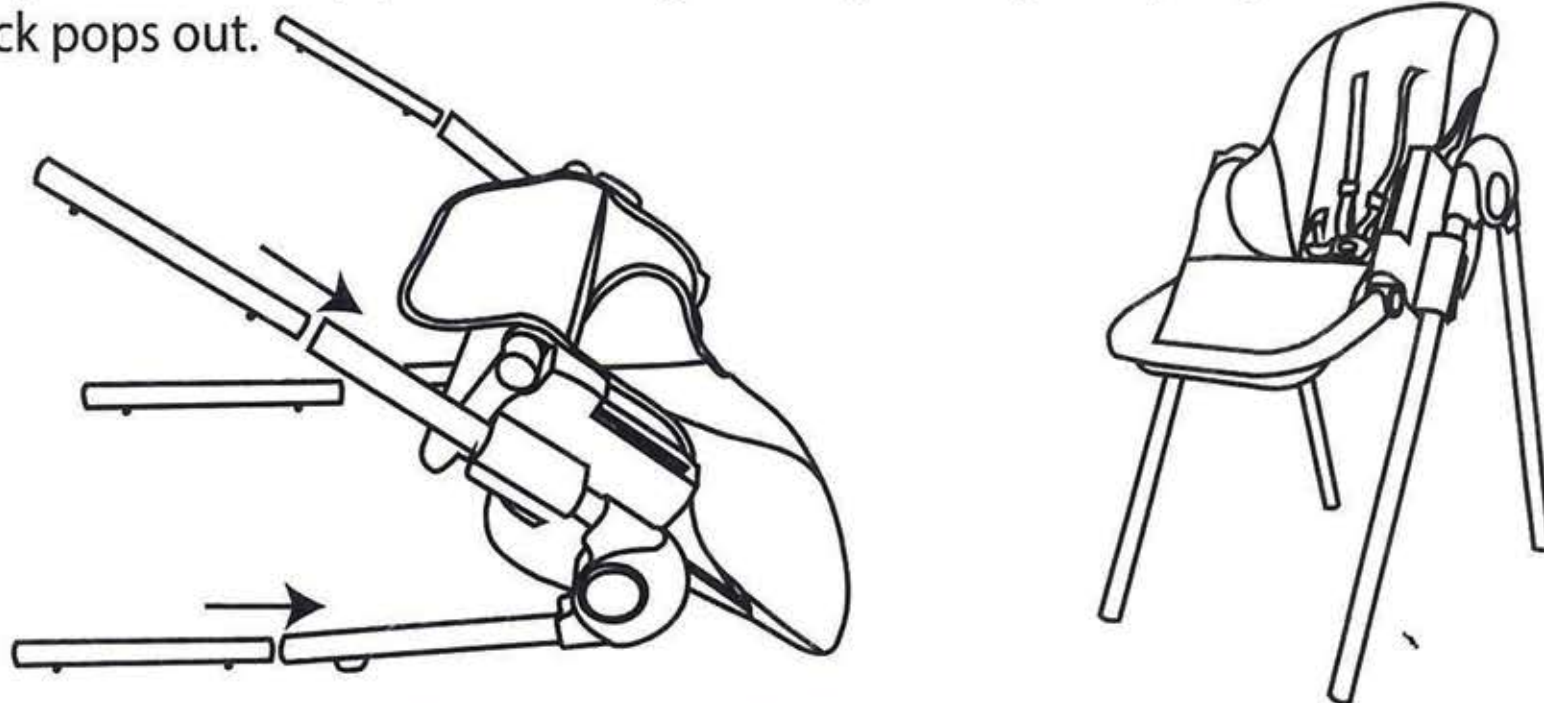

STARANDDAISY

Galaxy Star High Chair

Installation and Operational Manual

for safety please read this manual carefully keep it for future reference

Inclusions

Installation

Step 1: Leg installation : Press the lock on the sides of the seat to insert the legs as shown in figure (A). Repeat it for other side (Figure (B)). Open both the legs as shown in Fgiure (C).

Step 2: Insert the pipe in chair legs while pressing the spring lock. Ensure the spring lock pops out.

Step 3:
Fix the base using the spring .
Ensure the spring locks pop up
at their respective positions.

Step 4 : Insert the food tray holder as shown in Figure below

Step 5: Tray installation: Press both the buttons on the edges of the tray as shown below and insert the tray.

Step 6: Wheel Installation : Install the wheel at their respective positions. Press them with your hand force.

Step 8 : Adjust the foot rest: The foot rest is adjustable by pressing both the spring buttons together as shown below. It has 3 adjustable angles.

Step 9 : Double Tray: The top tray is for eating and the bottom tray is for playing. Remove the tray if the child wants to play. The top tray is removable and washable for your convenience.