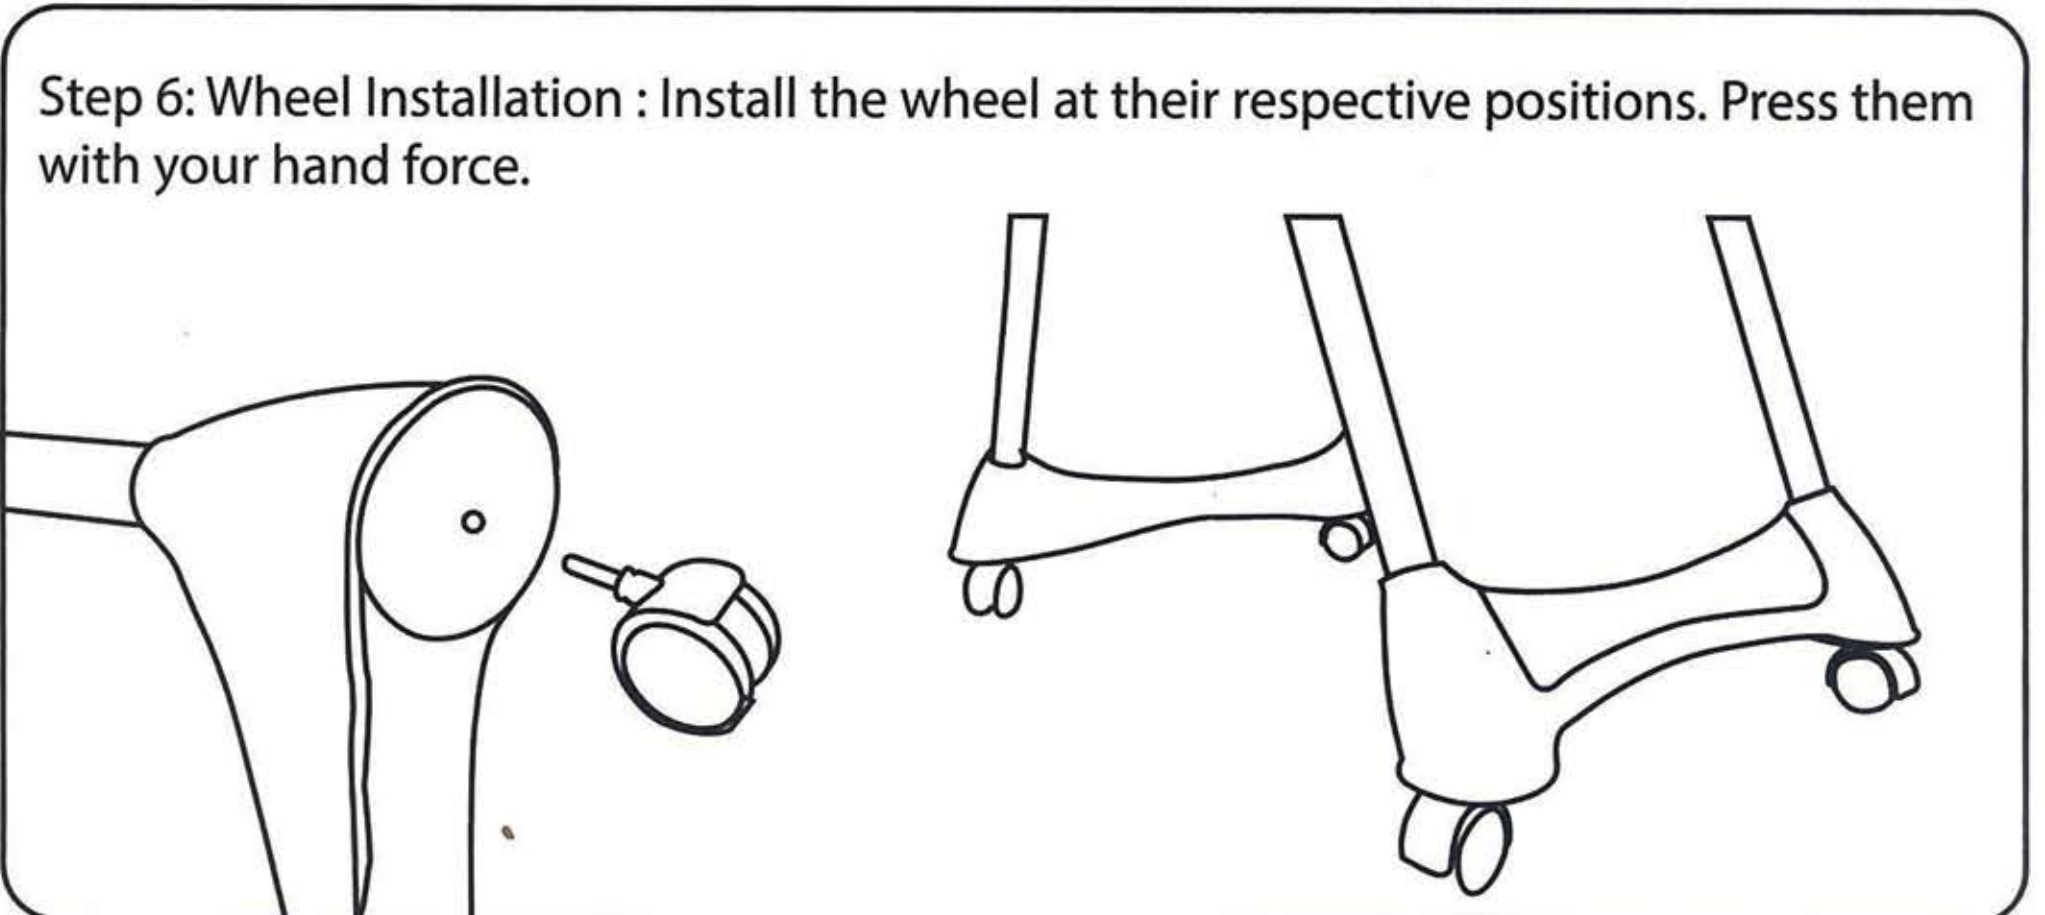

STARANDDAISY

Galaxy Star High Chair

Installation and Operational Manual

for safety please read this manual carefully keep it for future reference

Inclusions

Installation

Step 1: Leg installation : Press the lock on the sides of the seat to insert the legs as shown in figure (A). Repeat it for other side (Figure (B)). Open both the legs as shown in Fgiure (C).

Step 2: Insert the pipe in chair legs while pressing the spring lock. Ensure the spring lock pops out.

Step 3:
Fix the base using the spring .
Ensure the spring locks pop up
at their respective positions.

Step 4 : Insert the food tray holder as shown in Figure below

Step 5: Tray installation: Press both the buttons on the edges of the tray as shown below and insert the tray.

Step 6: Wheel Installation : Install the wheel at their respective positions. Press them with your hand force.

Step 8 : Adjust the foot rest: The foot rest is adjustable by pressing both the spring buttons together as shown below. It has 3 adjustable angles.

Step 9 : Double Tray: The top tray is for eating and the bottom tray is for playing. Remove the tray if the child wants to play. The top tray is removable and washable for your convenience.