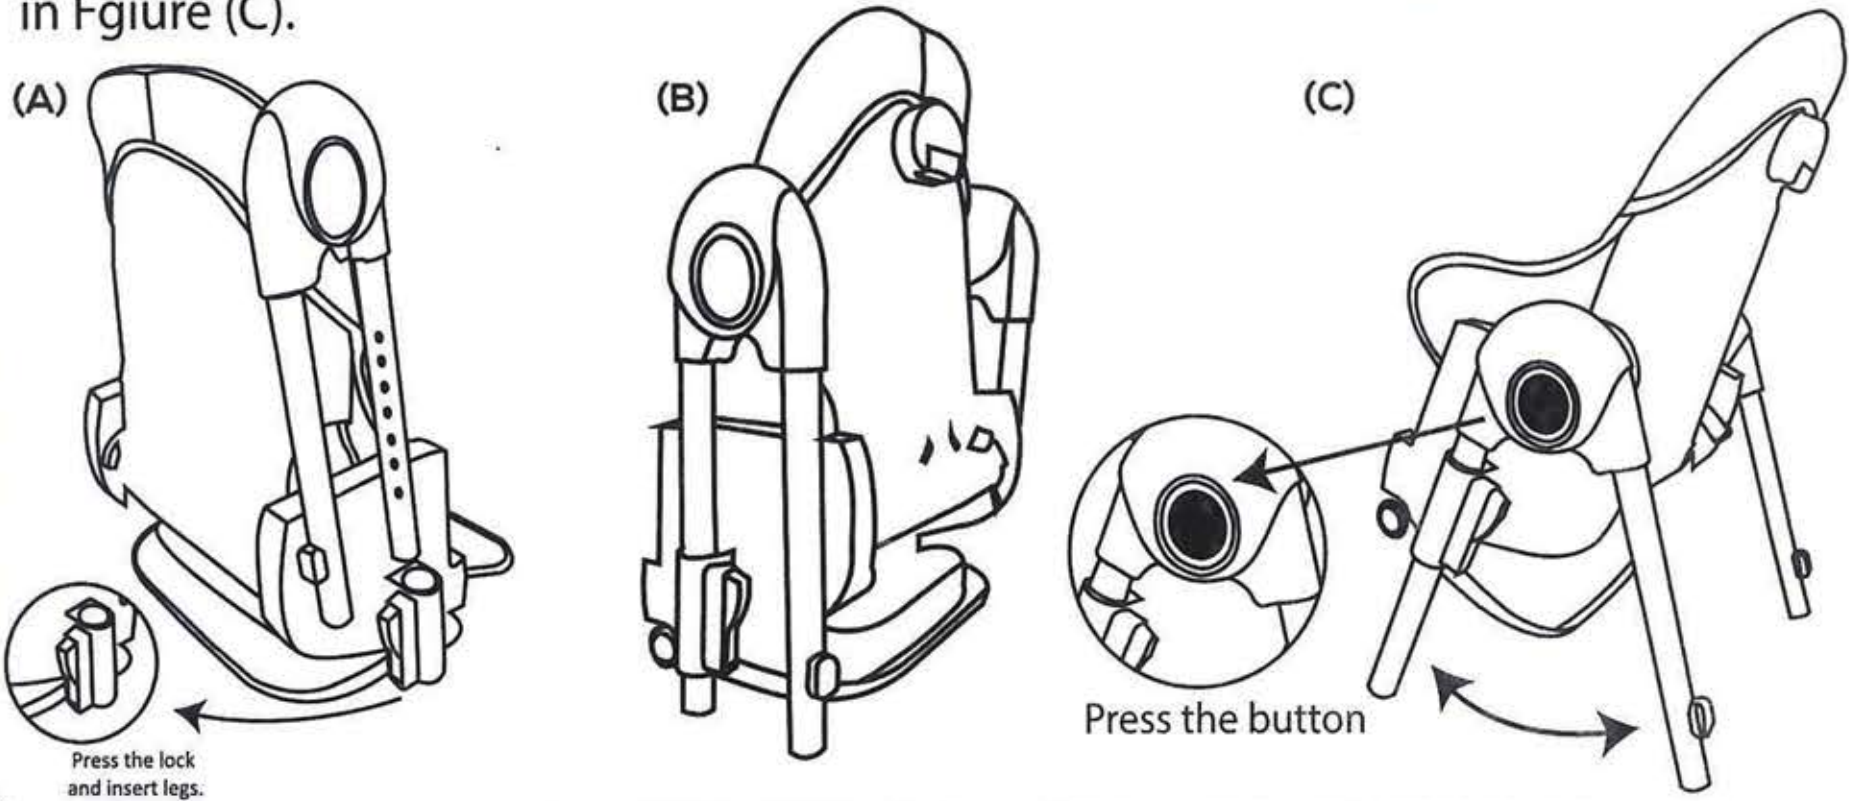

STARANDDAISY

Galaxy Star High Chair

Installation and Operational Manual

for safety please read this manual carefully keep it for future reference

Inclusions

Installation

Step 1: Leg installation : Press the lock on the sides of the seat to insert the legs as shown in figure (A). Repeat it for other side (Figure (B)). Open both the legs as shown in Fgiure (C).

Step 2: Insert the pipe in chair legs while pressing the spring lock. Ensure the spring lock pops out.

Step 3:
Fix the base using the spring .
Ensure the spring locks pop up
at their respective positions.

Step 4 : Insert the food tray holder as shown in Figure below

Step 5: Tray installation: Press both the buttons on the edges of the tray as shown below and insert the tray.

Step 6: Wheel Installation : Install the wheel at their respective positions. Press them with your hand force.

Step 8 : Adjust the foot rest: The foot rest is adjustable by pressing both the spring buttons together as shown below. It has 3 adjustable angles.

Step 9 : Double Tray: The top tray is for eating and the bottom tray is for playing. Remove the tray if the child wants to play. The top tray is removable and washable for your convenience.