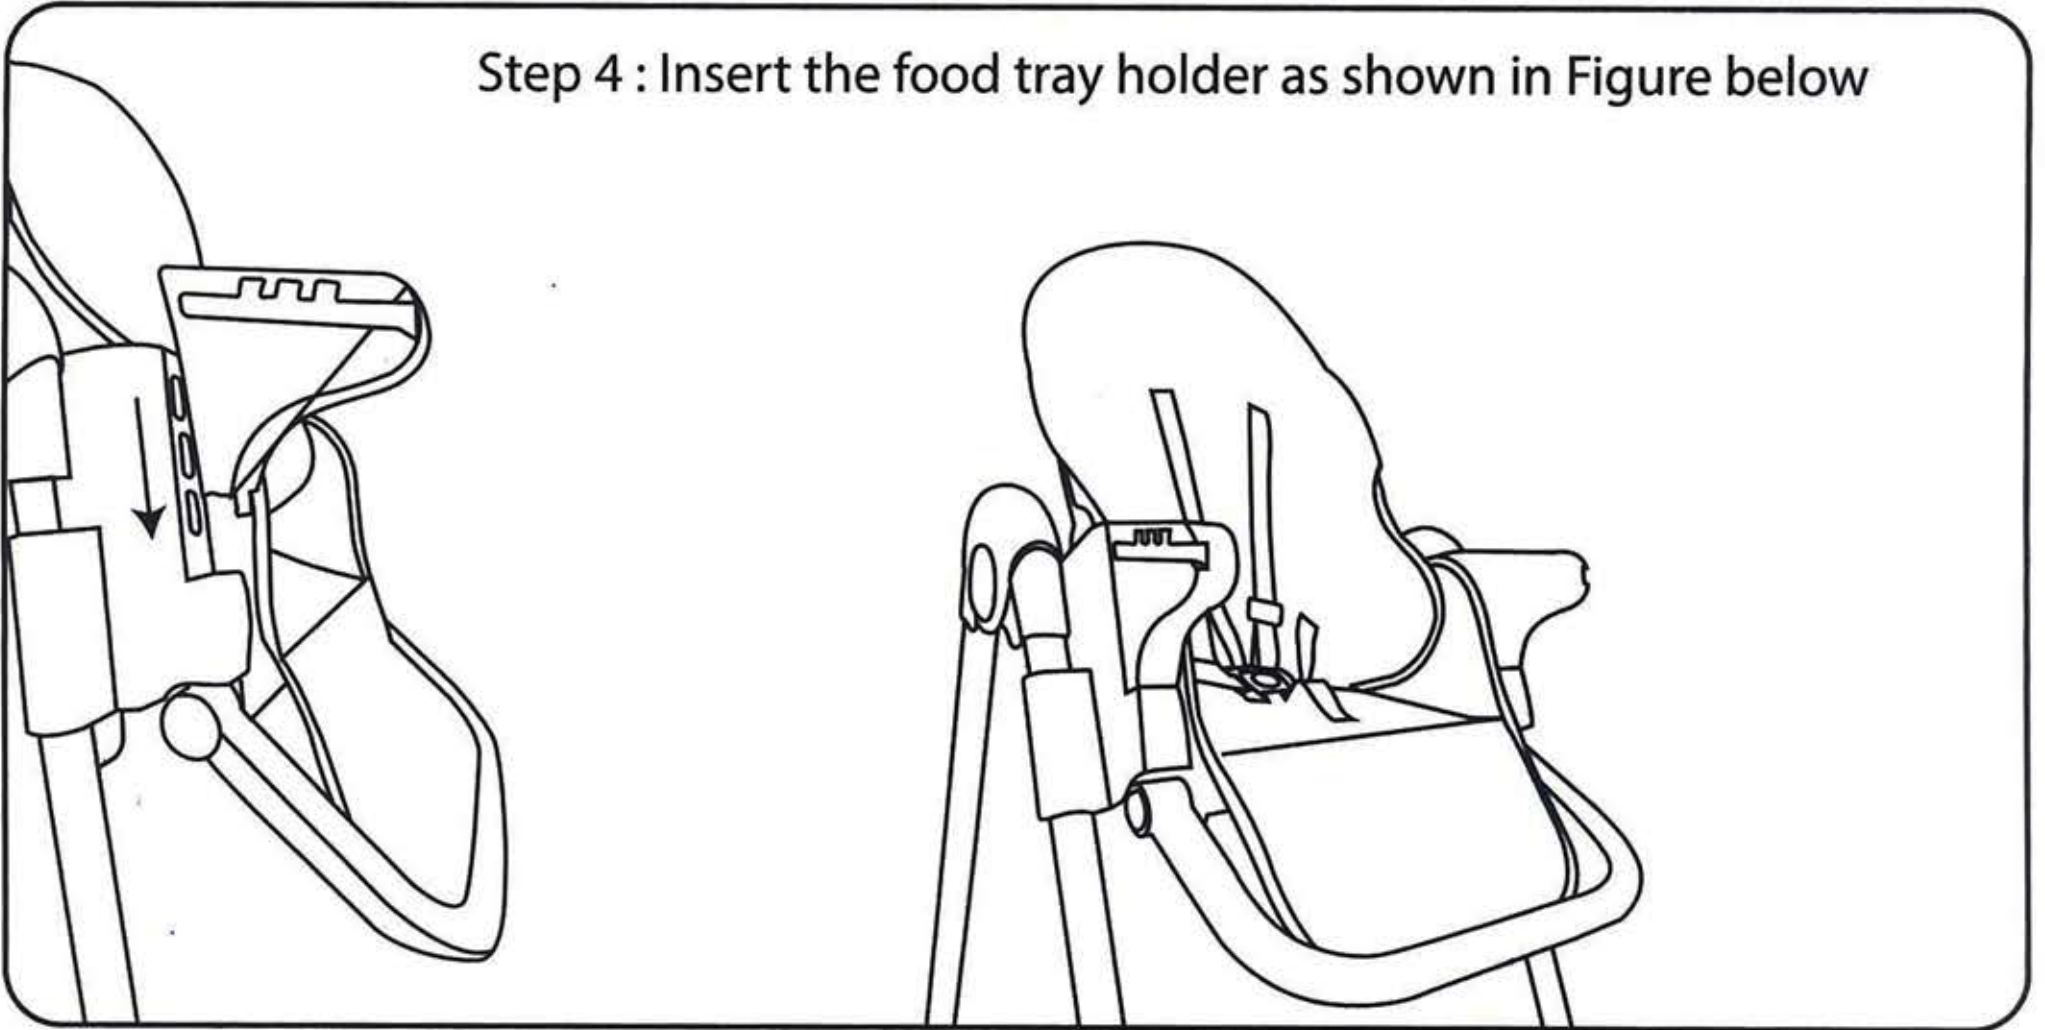

STARANDDAISY

Galaxy Star High Chair

Installation and Operational Manual

for safety please read this manual carefully keep it for future reference

Inclusions

Installation

Step 1: Leg installation : Press the lock on the sides of the seat to insert the legs as shown in figure (A). Repeat it for other side (Figure (B)). Open both the legs as shown in Fgiure (C).

Step 2: Insert the pipe in chair legs while pressing the spring lock. Ensure the spring lock pops out.

Step 3:
Fix the base using the spring .
Ensure the spring locks pop up
at their respective positions.

Step 4 : Insert the food tray holder as shown in Figure below

Step 5: Tray installation: Press both the buttons on the edges of the tray as shown below and insert the tray.

Step 6: Wheel Installation : Install the wheel at their respective positions. Press them with your hand force.

Step 8 : Adjust the foot rest: The foot rest is adjustable by pressing both the spring buttons together as shown below. It has 3 adjustable angles.

Step 9 : Double Tray: The top tray is for eating and the bottom tray is for playing. Remove the tray if the child wants to play. The top tray is removable and washable for your convenience.