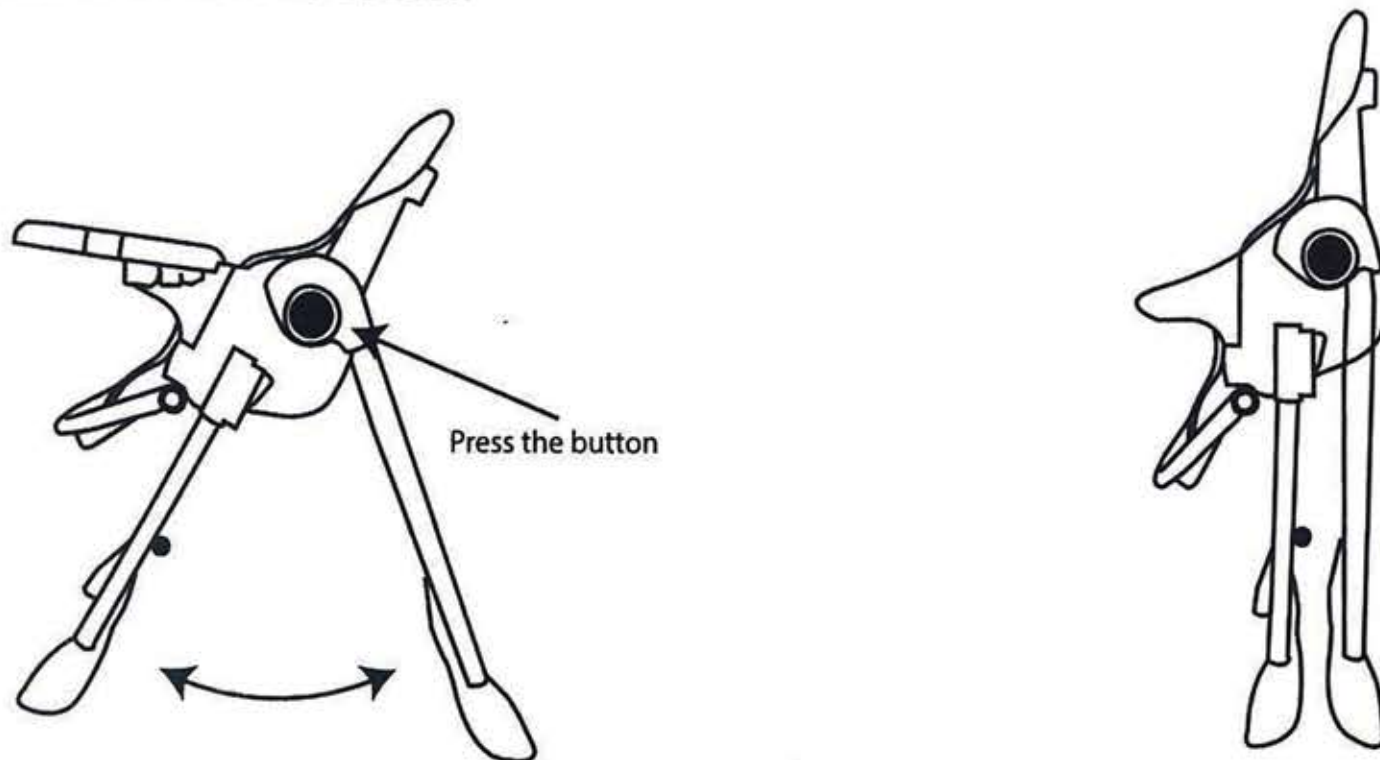

Step 11 : Fold the chair : Simply press both buttons on the legs as shown below to fold and unfold the chair.