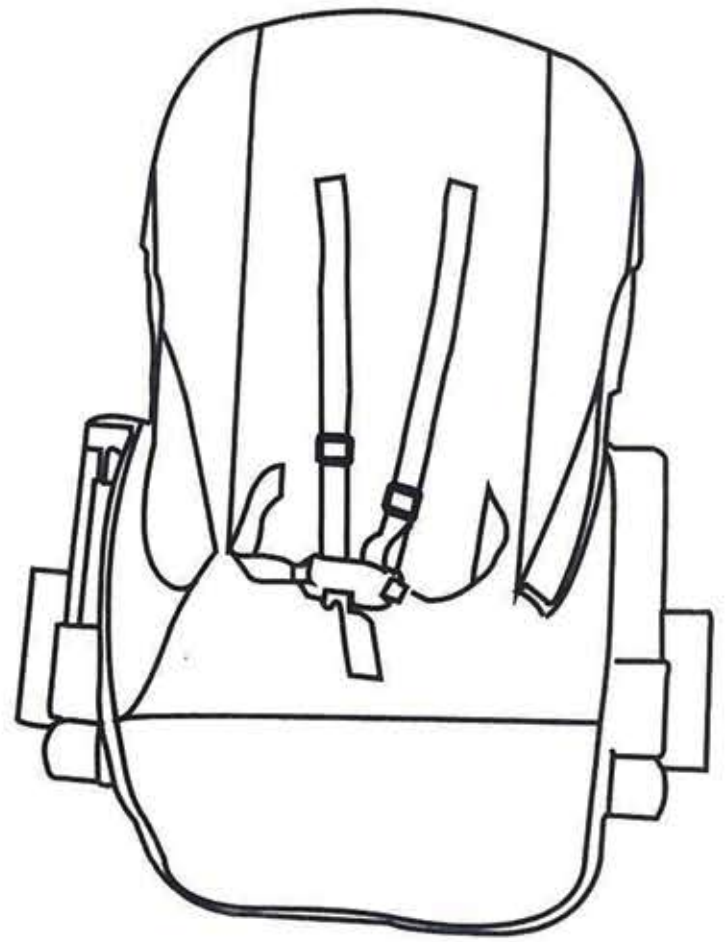

STARANDDAISY

Galaxy Star High Chair

Installation and Operational Manual

for safety please read this manual carefully keep it for future reference

Inclusions

Installation

Step 1: Leg installation : Press the lock on the sides of the seat to insert the legs as shown in figure (A). Repeat it for other side (Figure (B)). Open both the legs as shown in Fgiure (C).

Step 2: Insert the pipe in chair legs while pressing the spring lock. Ensure the spring lock pops out.

Step 3:
Fix the base using the spring .
Ensure the spring locks pop up
at their respective positions.

Step 4 : Insert the food tray holder as shown in Figure below

Step 5: Tray installation: Press both the buttons on the edges of the tray as shown below and insert the tray.

Step 6: Wheel Installation : Install the wheel at their respective positions. Press them with your hand force.

Step 8 : Adjust the foot rest: The foot rest is adjustable by pressing both the spring buttons together as shown below. It has 3 adjustable angles.

Step 9 : Double Tray: The top tray is for eating and the bottom tray is for playing. Remove the tray if the child wants to play. The top tray is removable and washable for your convenience.